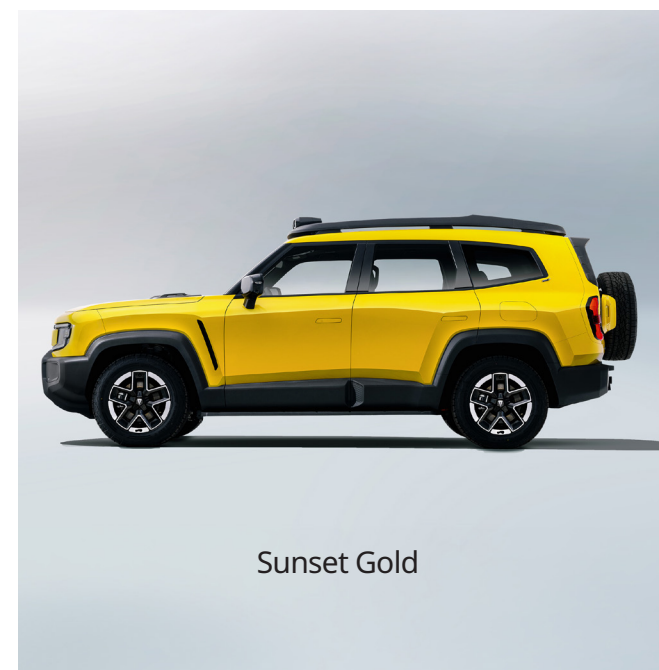

Sunset Gold