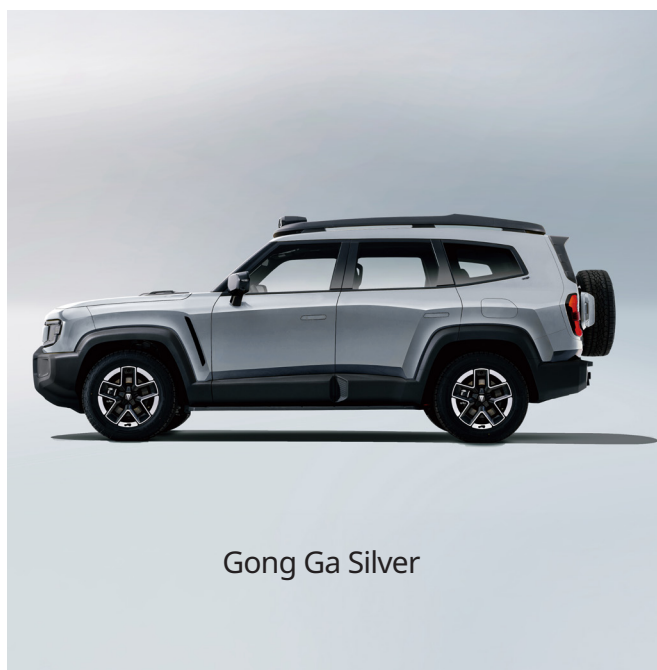

Gong Ga Silver